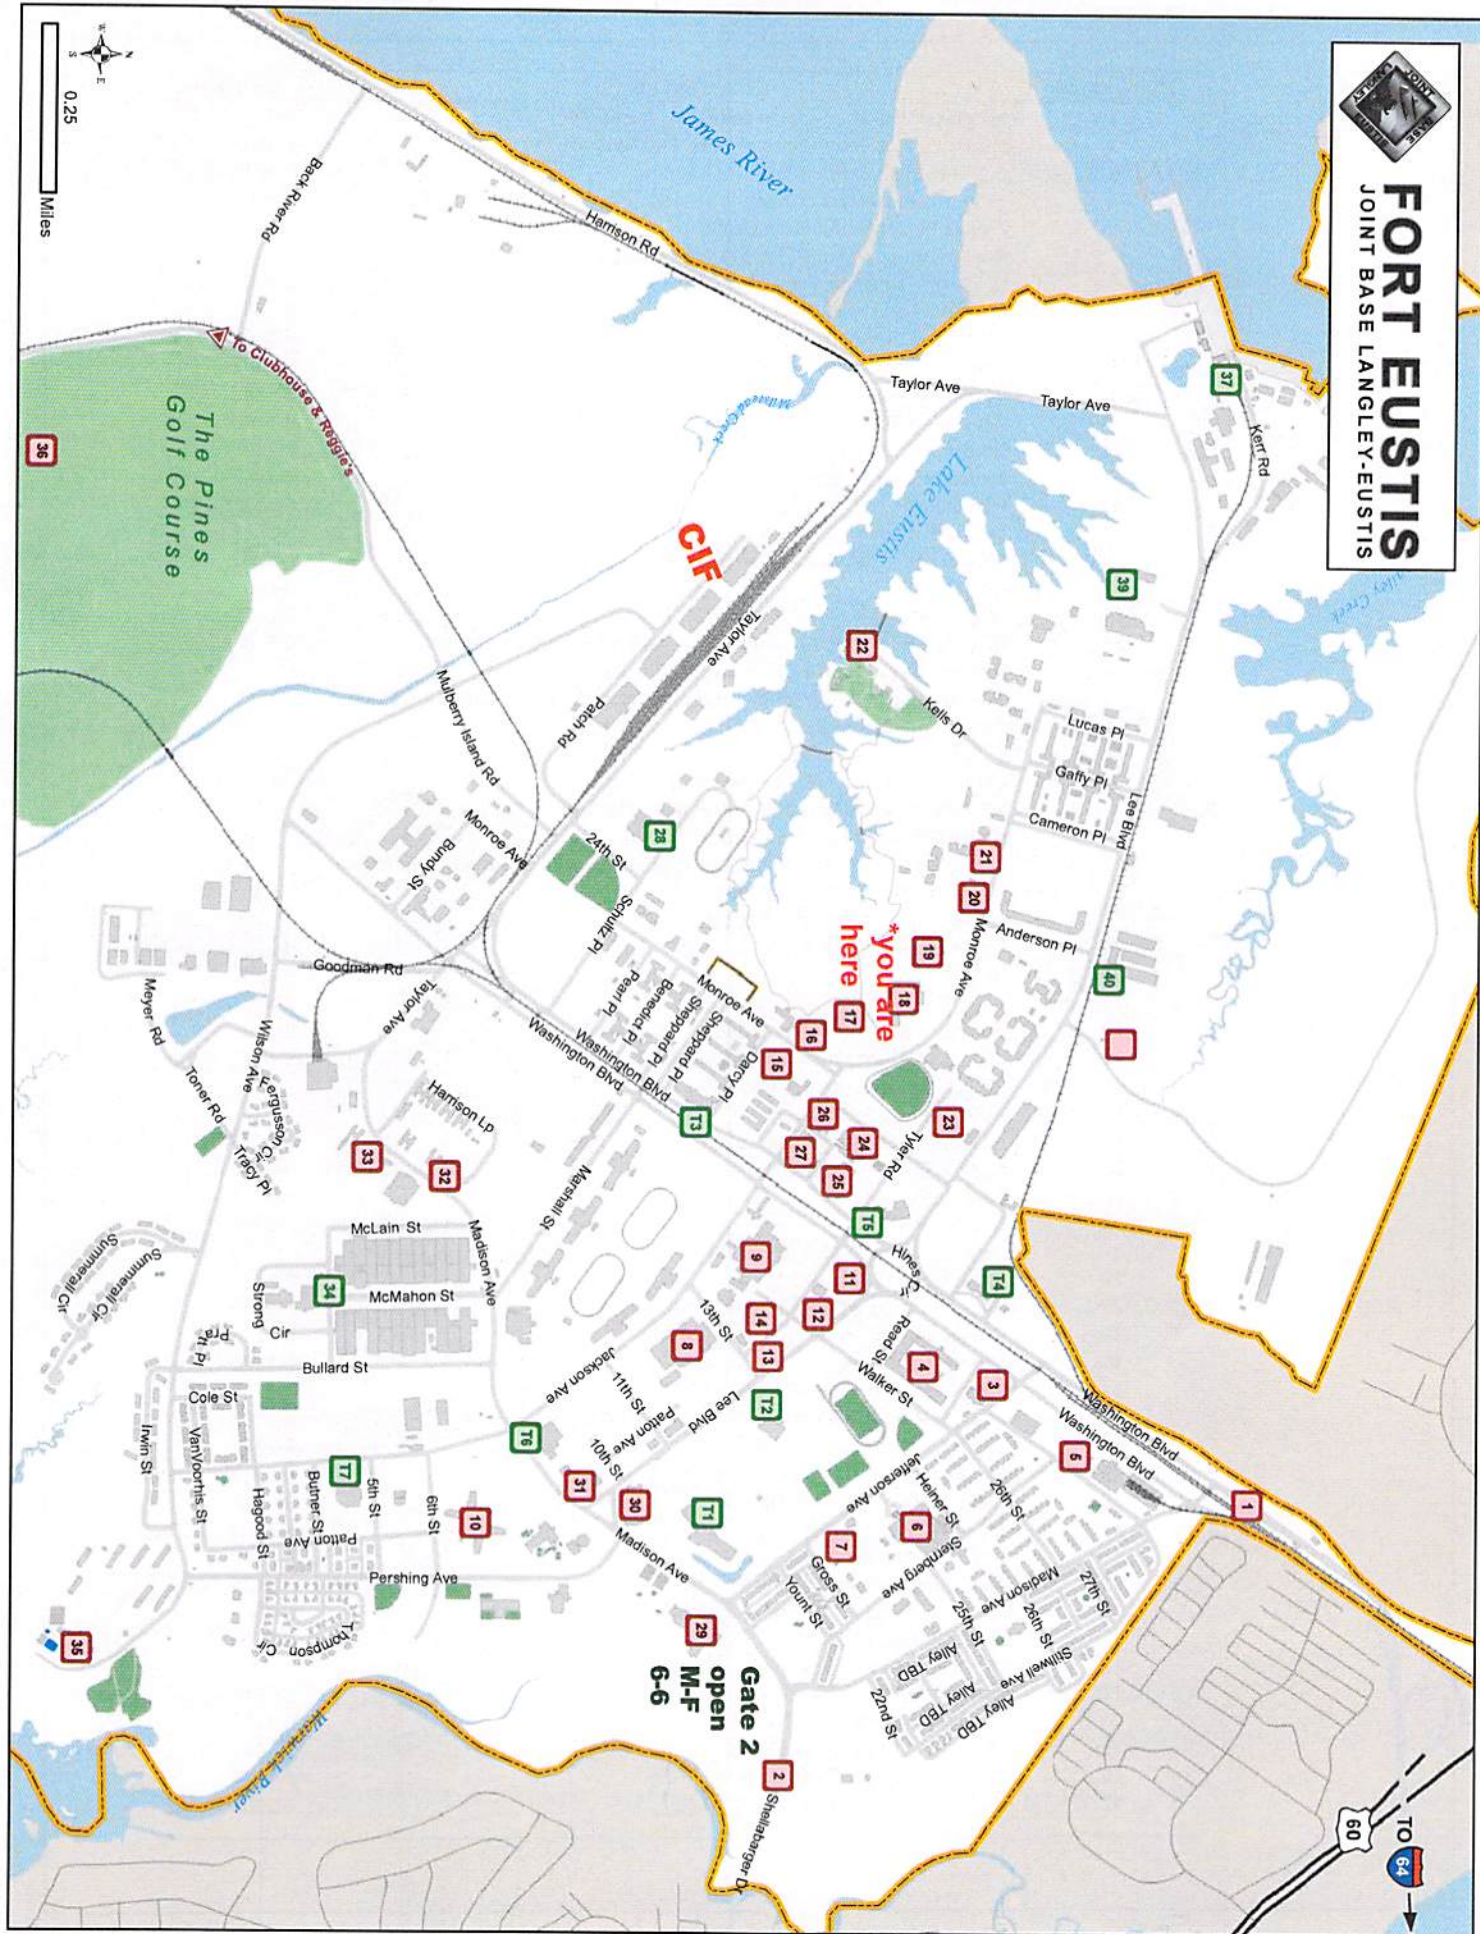

FORT EUSTIS

JOINT BASE LANGLEY-EUSTIS

Map Location	Service	Building
1	Access Control Point - Main Gate (Fort Eustis Blvd)	B-4
2	Access Control Point - Second Gate (Shellabarger Dr)	B-900
3	Gas Station and Mini-mart	B-704
4	733d Mission Support Group Civilian Personnel Advisory Center Nonappropriated Fund (NAF) Human Resources	B-705
5	U. S. Army Transportation Museum	B-300
6	McDonald Army Health Center	B-576
7	Veterinary Service	B-580
8	Commissary	B-1382
9	Post Exchange	B-1386
10	General Smalls Inn (Air Force Inn – Lodging - Billeting)	B-1700
11	Library	B-1313
12	1st Advantage Credit Union	B-1317
13	Post Office	B-1321
14	Bank of America	B-1327
15	Auto Crafts – State Inspection Station	B-668
16	Dental Clinic	B-669
17	Jacobs Theater	B-647
18	Building 650 Monroe Avenue is the SOLDIER SUPPORT CENTER Housing Services (off-post referral) Rm 114 & Unaccompanied Personnel Housing (Barracks/ Dormitories) Rm 113 Army Community Service Rm 126 DEERS/ID cards Rm 123 Defense Military Pay Office (Finance) Rm 101 Military Personnel IN/OUT Processing 0730-1630 Rm 131 National Guard / Reserve Liaison Rm 108 Parent Central Services (Child and Youth Central Registration) Rm 100 Passports (Gov't Issue) Rm 131 Retirements/Transitions Rm 116	B-650
19	McClellan Fitness Center	B-673
20	USO	B-833
21		B-829
22	Outdoor Recreation Campground & Lakeside Grill	B-828
23	Community Recreation Center (MWR) ITT Leisure Travel and Tickets Thrift Shop	B-671
24	Anderson Field House / Fitness Center	B-643
25	Aquatic Center (Indoor Pool)	B-641
26	Bowling Center	B-675
27	Fire Department Security Forces (Military Police)	B-648
28	Army RESERVE Center	B-1034
29	General Stanford Elementary School	B-929
30	Regimental Memorial Chapel	B-923
31	Education Center	B-1500
32	Inspector General's Office (IG)	B-2783
33	Legal / Claims/ Command Judge Advocate	B-2732
34	128th Aviation Brigade (USAALS)	B-2717
35	Fort Eustis Club	B-2123
36	Golf Course (Reggie's Restaurant)	B-3518
37	3rd Port	NO B #
38	Go Carts / Mini-golf	B-866
39	Joint Development Training Center (JDTC)	B-849
40	7 th Transportation Brigade - Expeditionary	B-868
T1	TRADOC Headquarters	B-950
T2	TRADOC Band Building	B-700
T3	TRADOC Resource Mgt	B-661
T4	TRADOC Initial Military Training	B-210
T5	TRADOC G-2 Operations Center	B-601
T6	Joint Task Force – Civil Support (JTF-CS)	B-1504
T7	Army Training Support Center (ATSC)	B-1900